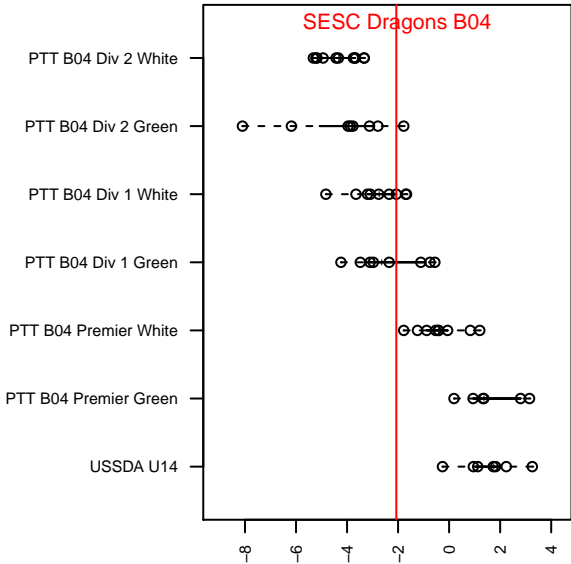

**attack and defense rating
relative to others at age
and all opponents in last 13 months**