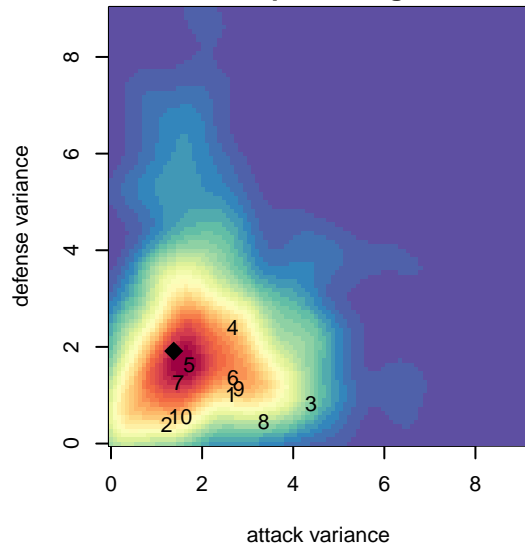

SESC Dragons B04

Southeast SC
 Portland, OR
 B04 total strength=1082
 attack=3.74 defense=1.89
 fall league = PTT B04 Div 1 White
 spr league = Spr OYS B04 Div 1 Green

alt names used:
 SESC 04B Dragons
 SESC 04B Dragons
 SESC DRAGONS
 SESC DRAGONS (OR)
 SESC 04 Dragons
 SESC 04B Dragons

Venues played:
 2016 Spr OYS B04 Division 1 White
 2017 Clash At the Border Gold
 2017 Mt Hood Challenge U14 Gold
 2017 Bend Premier Cup Alvas Powell (U14) Div
 2017 PTT B04 Division 1 White
 2017 OYS PTT Presidents Cup B04
 2017 Spr OYS B04 Division 1 Green

SESC Dragons B04
 Dots are actual minus expected GF (blue circles) and GA (red triangles).
 Blue line is smoothed change in attack strength. Red is smoothed change in defense strength.

**attack and defense variance (black dot)
relative to other teams
and top 10 in region**